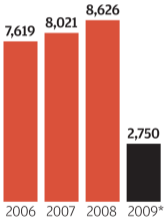

Butler County Holiday Community Project

The number of needy families seeking sponsors through the Butler County Holiday Community Project has increased 21 percent since 2006. Officials expect 2009 to be a record year.

Families registered

*Registration through Oct. 27 (1,700 need Thanksgiving and Christmas baskets; 1,050 need toys)

Source: Holiday Community Project